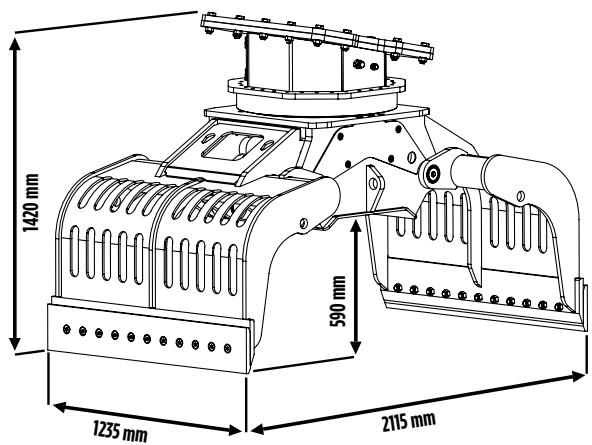

MB-G1200 S2

MB-G1200 S2

The MB-G1200 S2 grapple has been created to be used in quarries and sites that require handling of large-sized and very heavy materials. It combines notable operational agility, extreme sensitivity and hold precision, and its closing strength can be gradually increased to the point of carrying out demolitions of walls.

SPECIFICATIONS

RECOMMENDED EXCAVATOR	LOAD CAPACITY (CLAWS/CLOSED)	FLOW DIRECTION	OIL FLOW (OPEN/CLOSE)
 ≥ 18 ≤ 25 Ton	0,71 m ³ / 710 L	20 ÷ 35 l/min.	70 l/min.
PRESSURE OF ROTATION	PRESSURE (OPEN/CLOSE)	WEIGHT	ROTATION
220 bar	300 ÷ 400 bar	1,60 Ton	360°