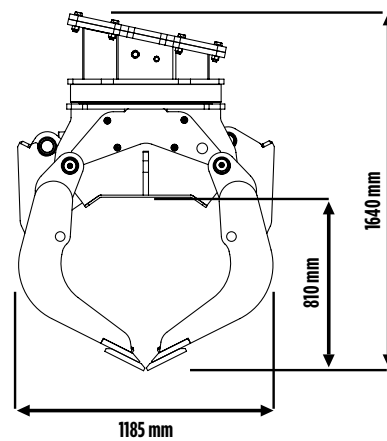

MB-G1200 S2

MB-G1200 S2

The MB-G1200 S2 grapple has been created to be used in quarries and sites that require handling of large-sized and very heavy materials. It combines notable operational agility, extreme sensitivity and hold precision, and its closing strength can be gradually increased to the point of carrying out demolitions of walls.

SPECIFICATIONS

RECOMMENDED EXCAVATOR	LOAD CAPACITY (CLAWS/CLOSED)	FLOW DIRECTION	OIL FLOW (OPEN/CLOSE)
 ≥ 18 ≤ 25 Ton	0,71 m ³ / 710 L	20 ÷ 35 l/min.	70 l/min.
PRESSURE OF ROTATION	PRESSURE (OPEN/CLOSE)	WEIGHT	ROTATION
220 bar	300 ÷ 400 bar	1,60 Ton	360°