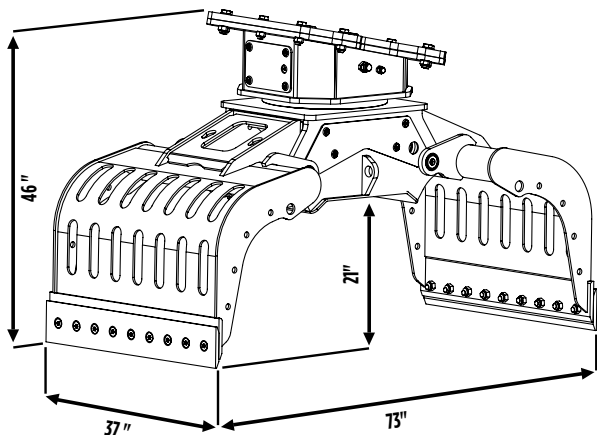

## MB-G900 S2

The MB-G900 S2 grapple combines notable operational agility, extreme sensitivity and hold precision, and its closing strength can be gradually increased to the point of carrying out demolition operations on walls.

## SPECIFICATIONS

RECOMMENDED EXCAVATOR	LOAD CAPACITY (CLAWS CLOSED)	ROTATION OIL FLOW	OIL FLOW (OPEN/CLOSE)
 26,500 – 39,700 lbs	15 ft <sup>3</sup>	4 - 8 gal/min	8 gal/min
ROTATION OIL PRESSURE	OIL PRESSURE (OPEN/CLOSE)	WEIGHT	ROTATION
2,321 PSI	2,900 PSI / 5,802 PSI	1,720 lbs	360°