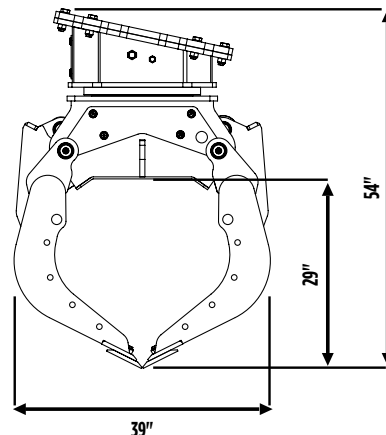

## MB-G900 S2

The MB-G900 S2 grapple combines notable operational agility, extreme sensitivity and hold precision, and its closing strength can be gradually increased to the point of carrying out demolition operations on walls.

## SPECIFICATIONS

RECOMMENDED EXCAVATOR	LOAD CAPACITY (CLAWS CLOSED)	ROTATION OIL FLOW	OIL FLOW (OPEN/CLOSE)
 26,500 – 39,700 lbs	15 ft <sup>3</sup>	4 - 8 gal/min	8 gal/min
ROTATION OIL PRESSURE	OIL PRESSURE (OPEN/CLOSE)	WEIGHT	ROTATION
2,321 PSI	2,900 PSI / 5,802 PSI	1,720 lbs	360°